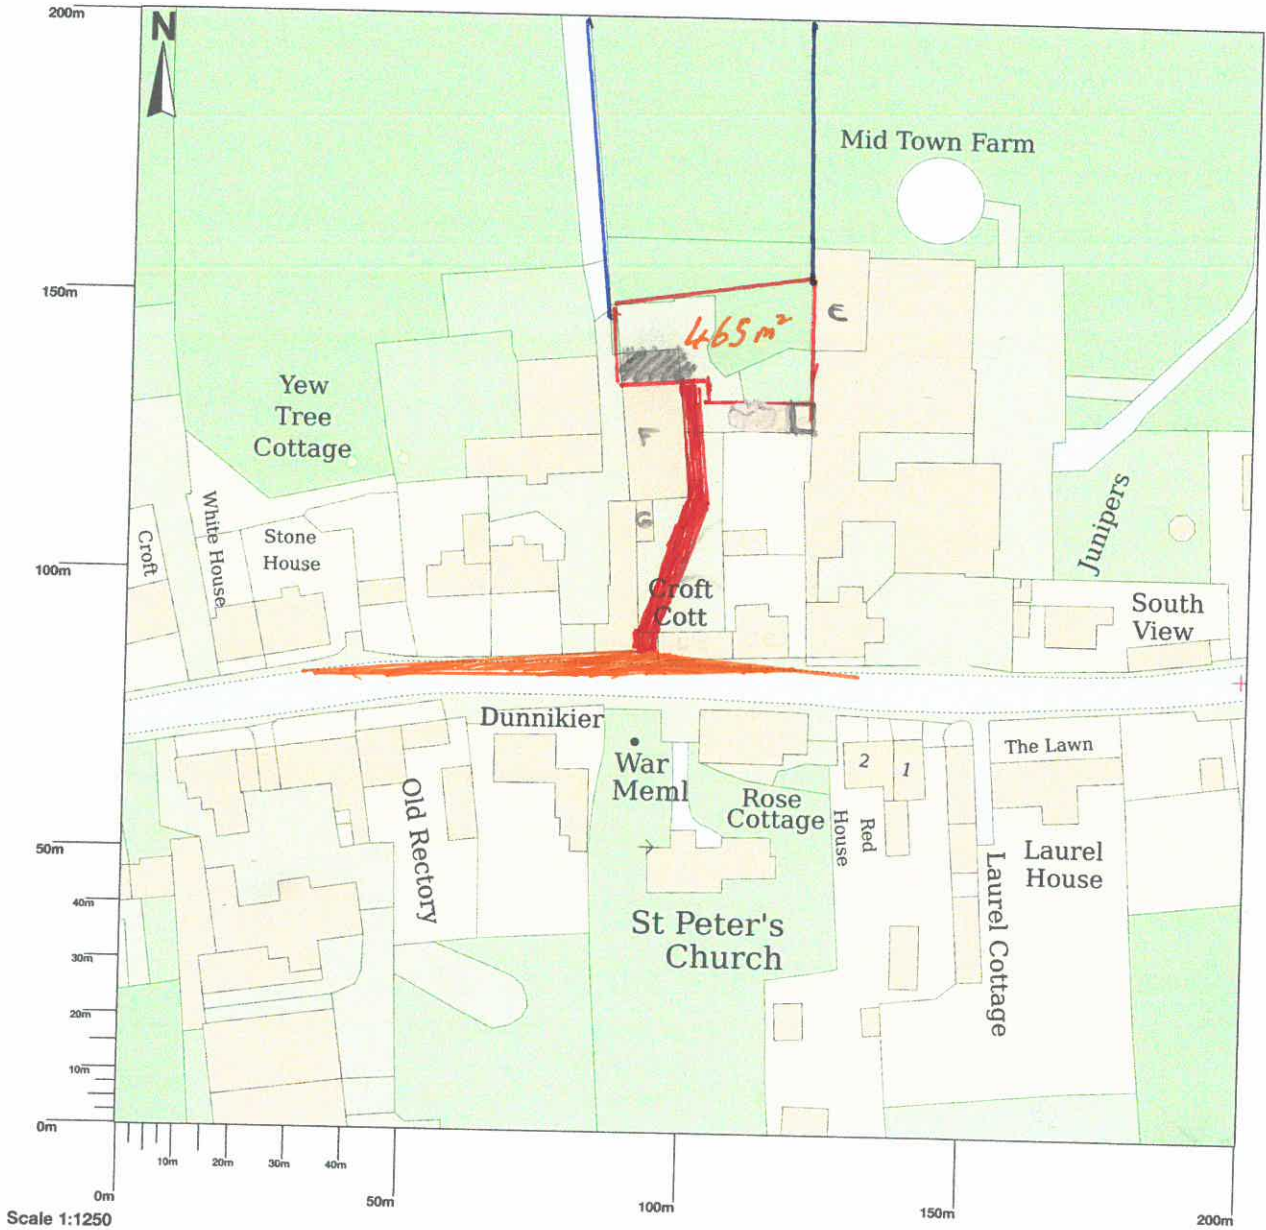

**Croft Cottage, Kirkbampton, Carlisle, CA5 6JB**

© Crown copyright and database rights 2025 OS 100054135. Map area bounded by: 330423,556416 330623,556616. Produced on 30 September 2025 from the OS National Geographic Database. Supplied by UKPlanningMaps.com. Unique plan reference: p4f/uk/1319145/1768674

ORANGE COLOUR DENOTES VISIBLE SPLAYS