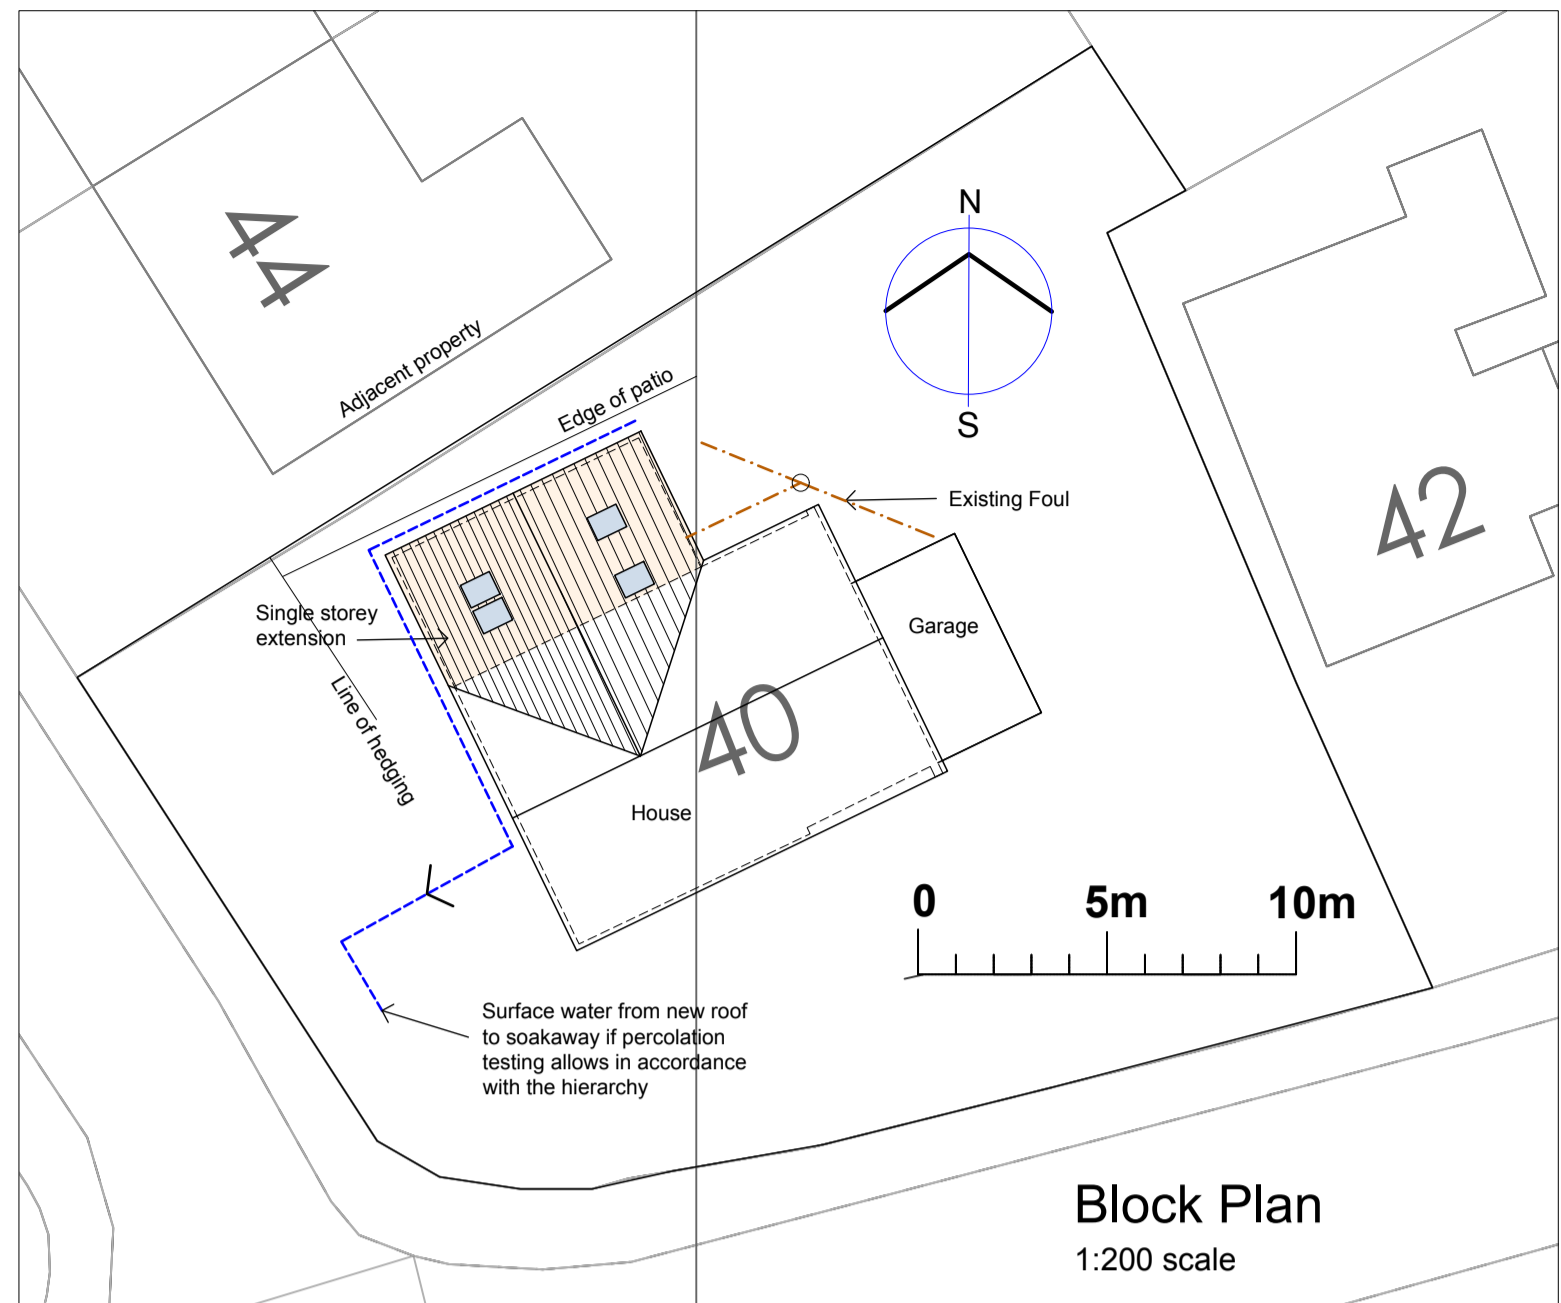

RV	DATE	COMMENTS

SIDE (EASTERLY) ELEVATION

0 1m 2 3 4 5m
0 5 ft 10 15 20ft