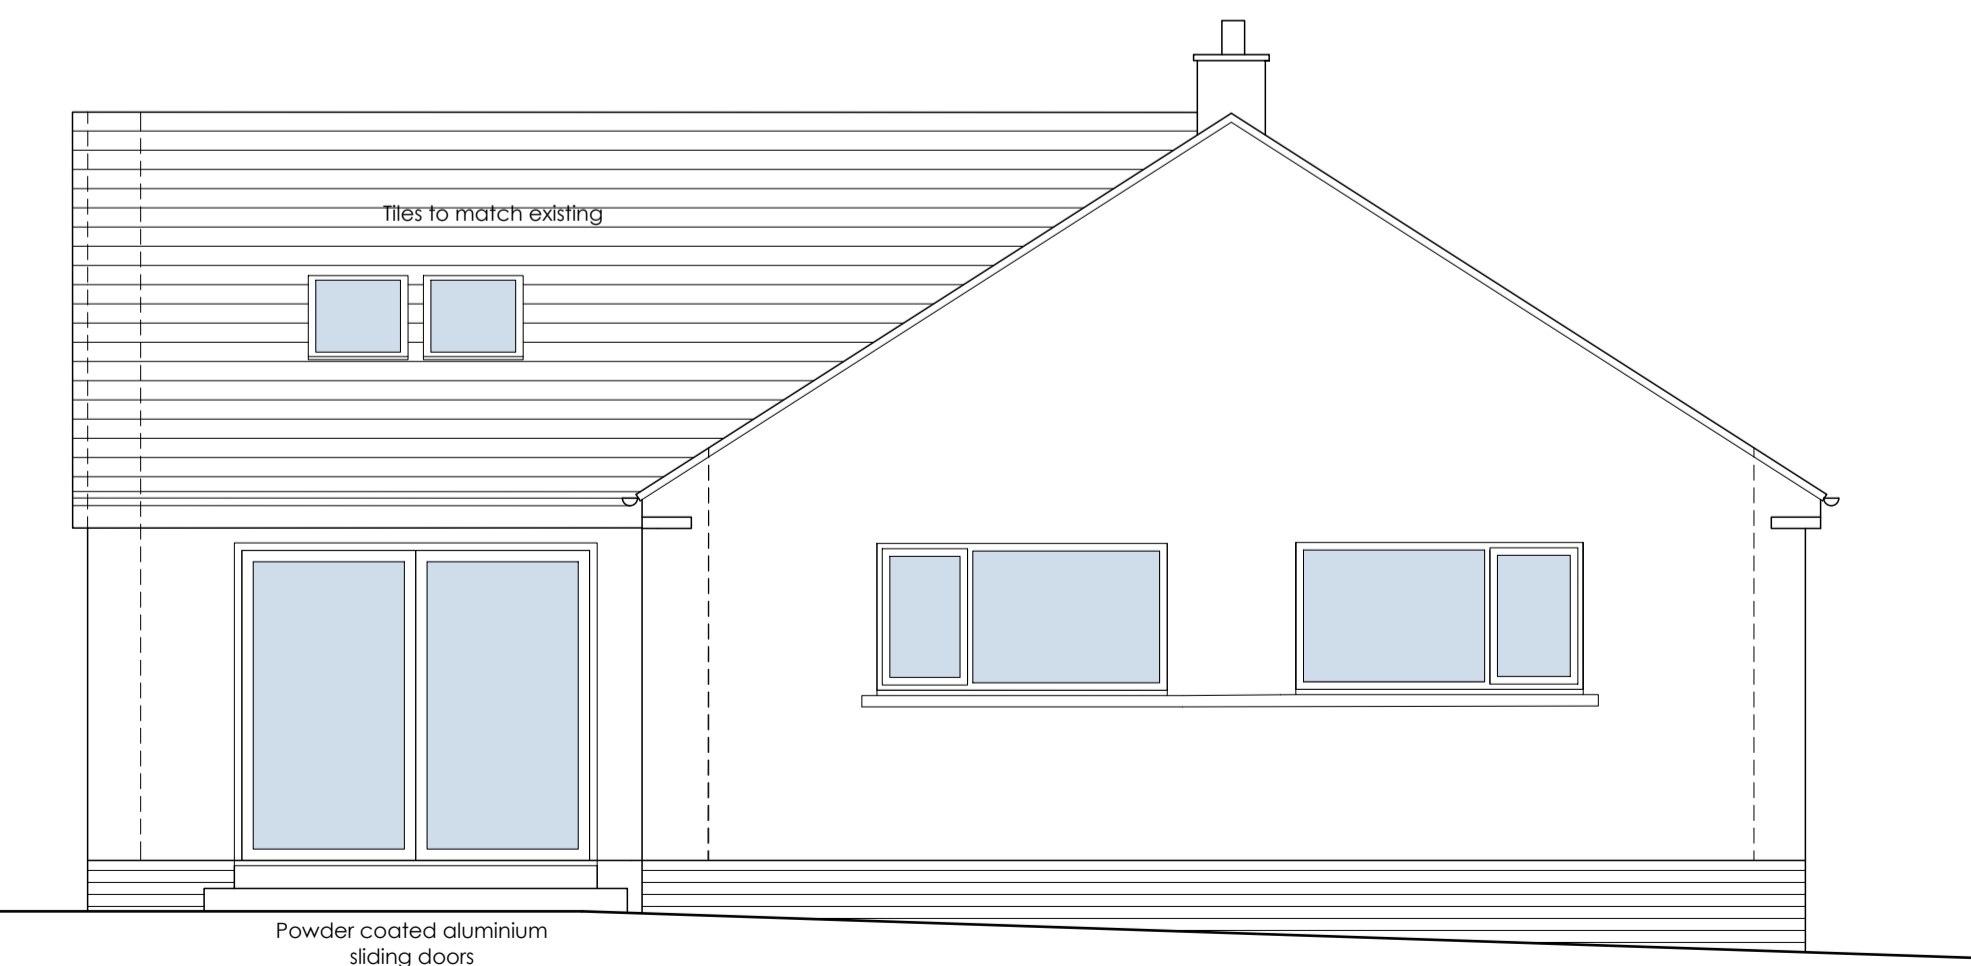

SIDE (WESTERLY) ELEVATION