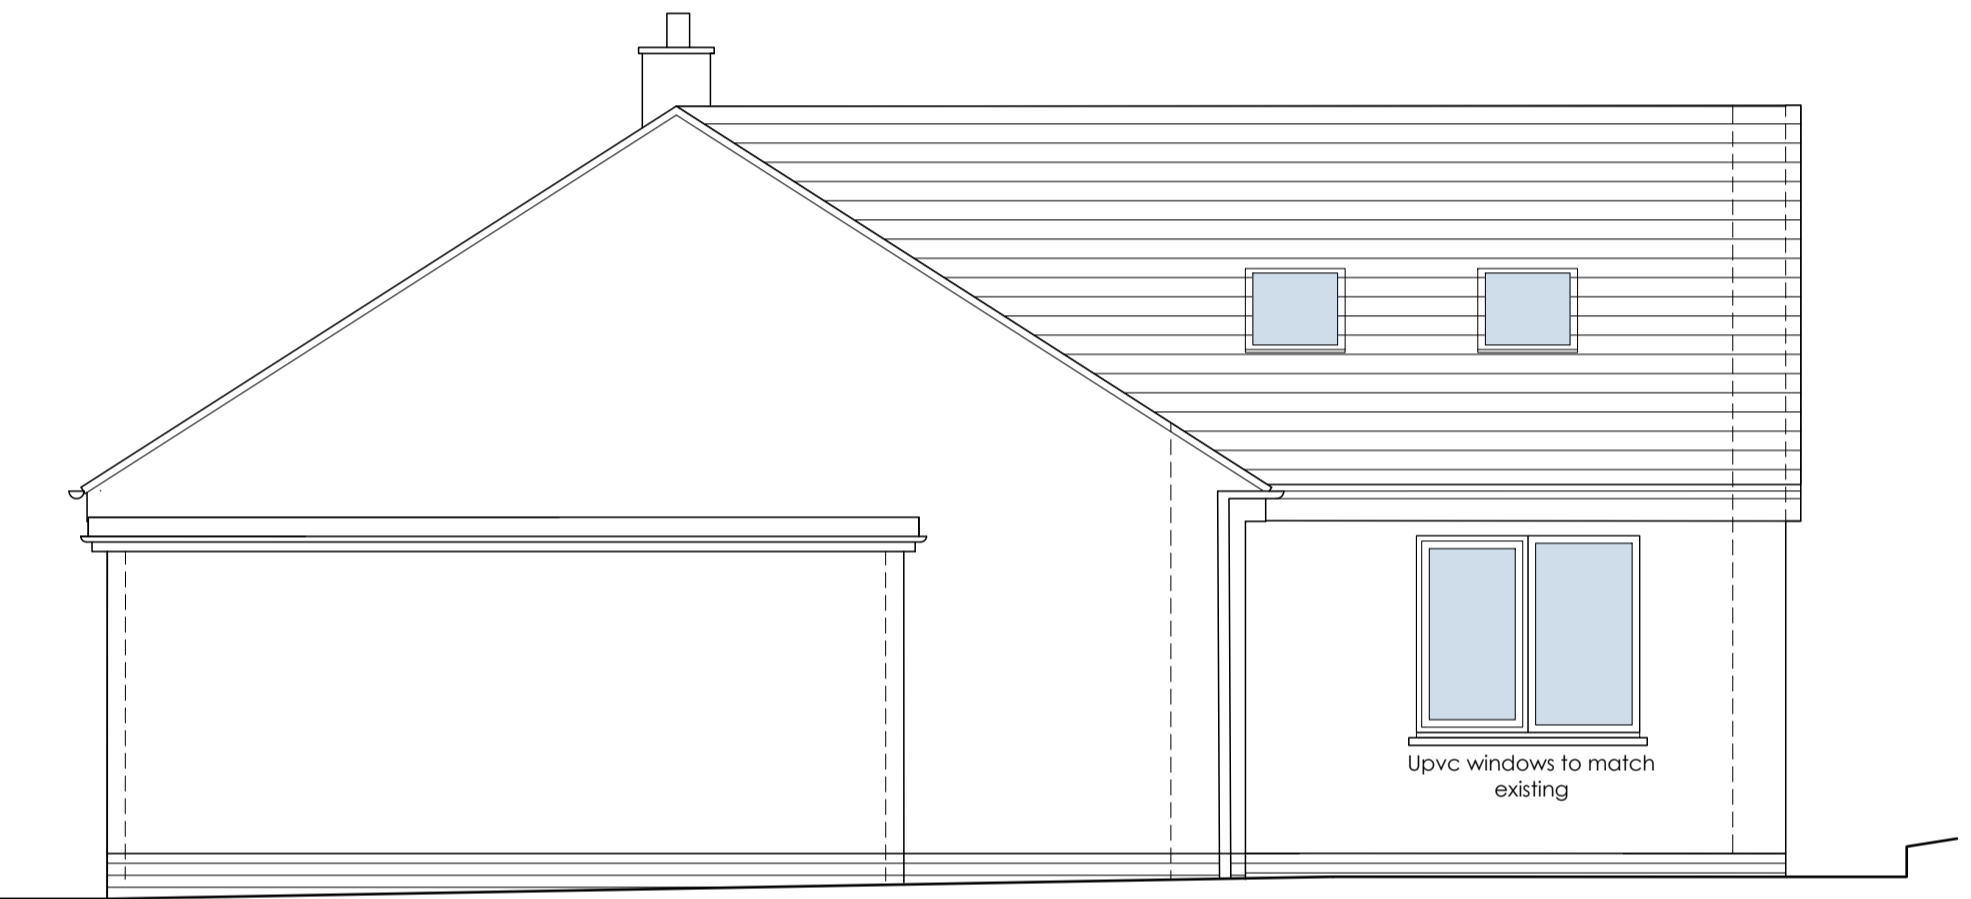

RV	DATE	COMMENTS

SIDE (EASTERLY) ELEVATION

0 1m 2 3 4 5m
0 5 ft 10 15 20ft