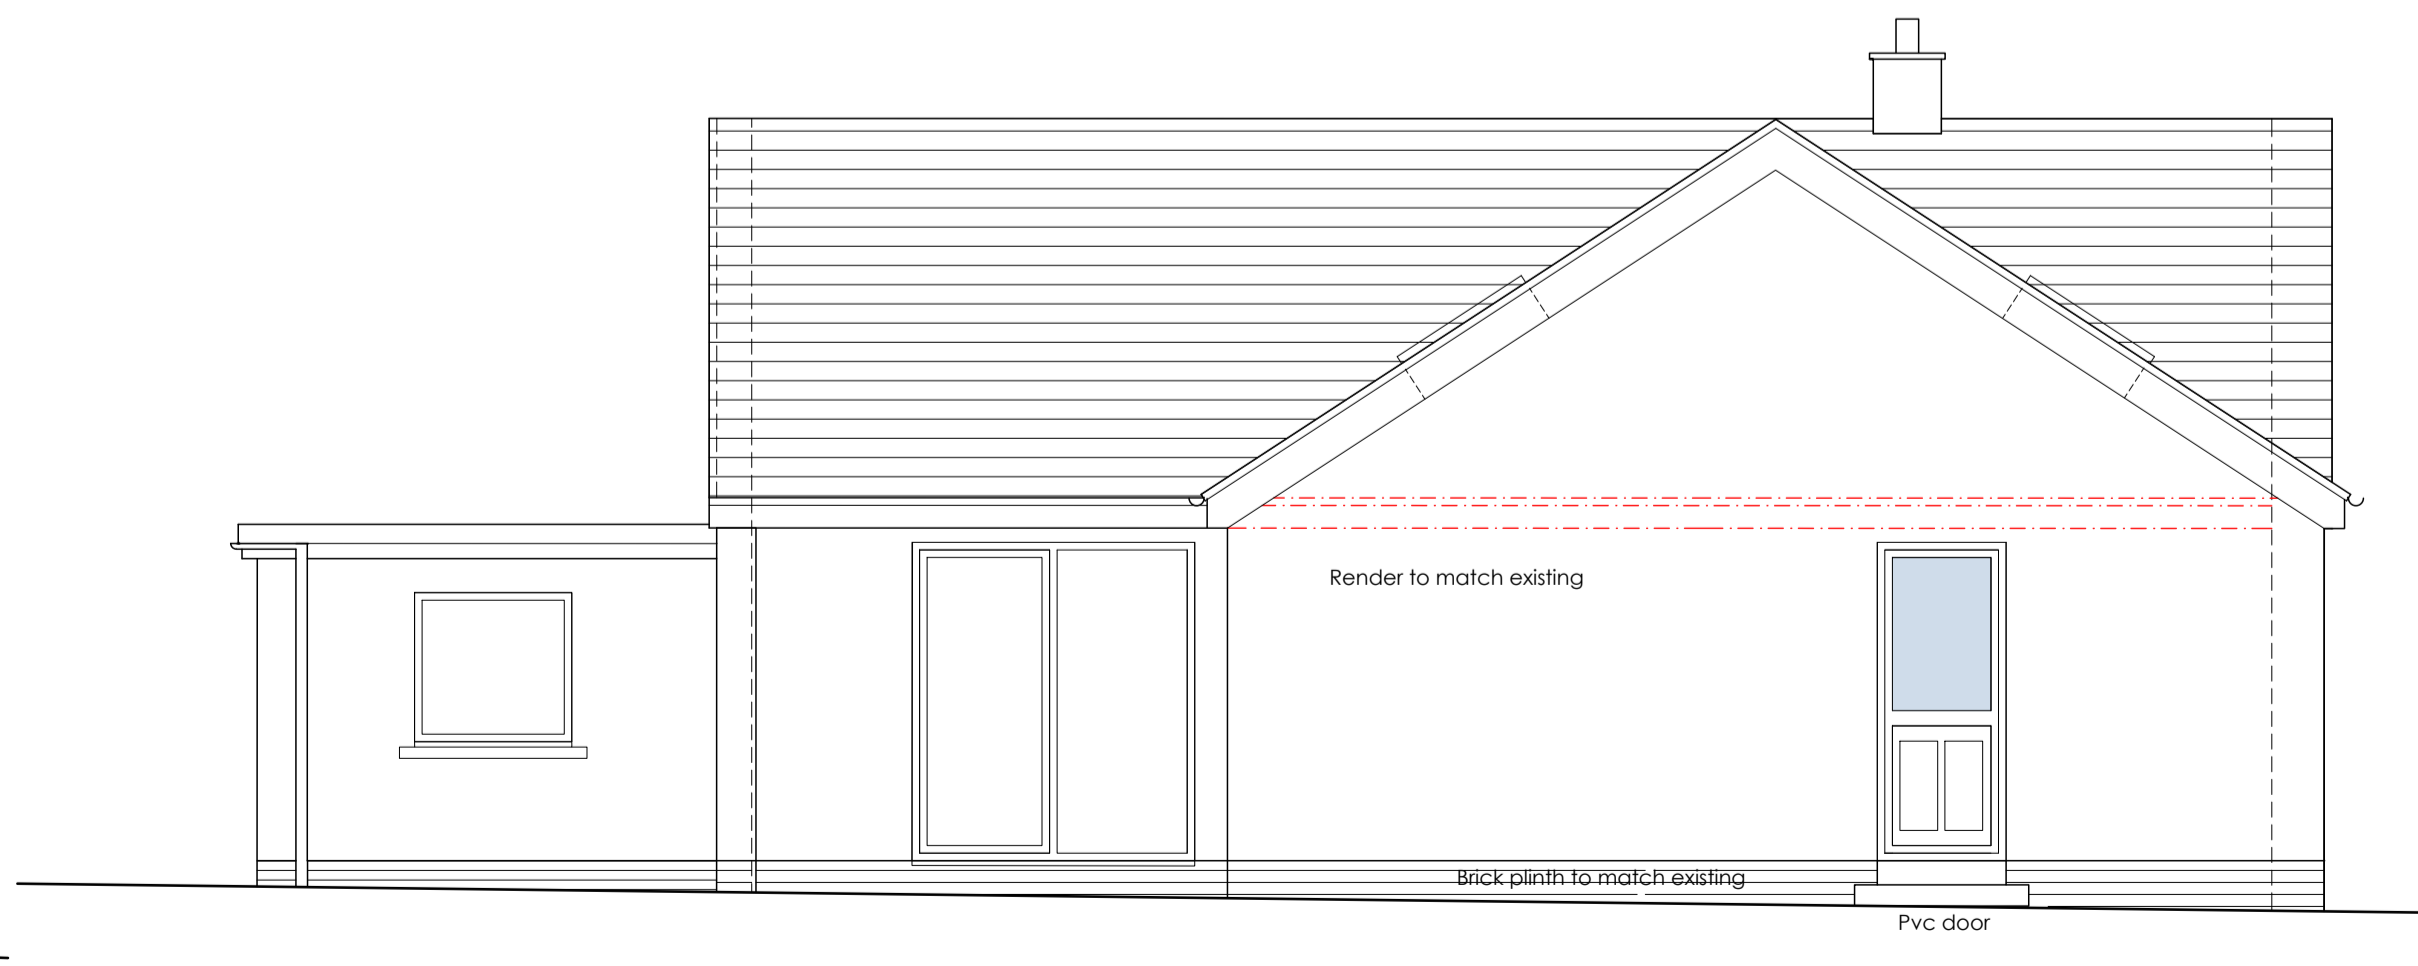

REAR ELEVATION

Proposed Elevations
1:50 scale