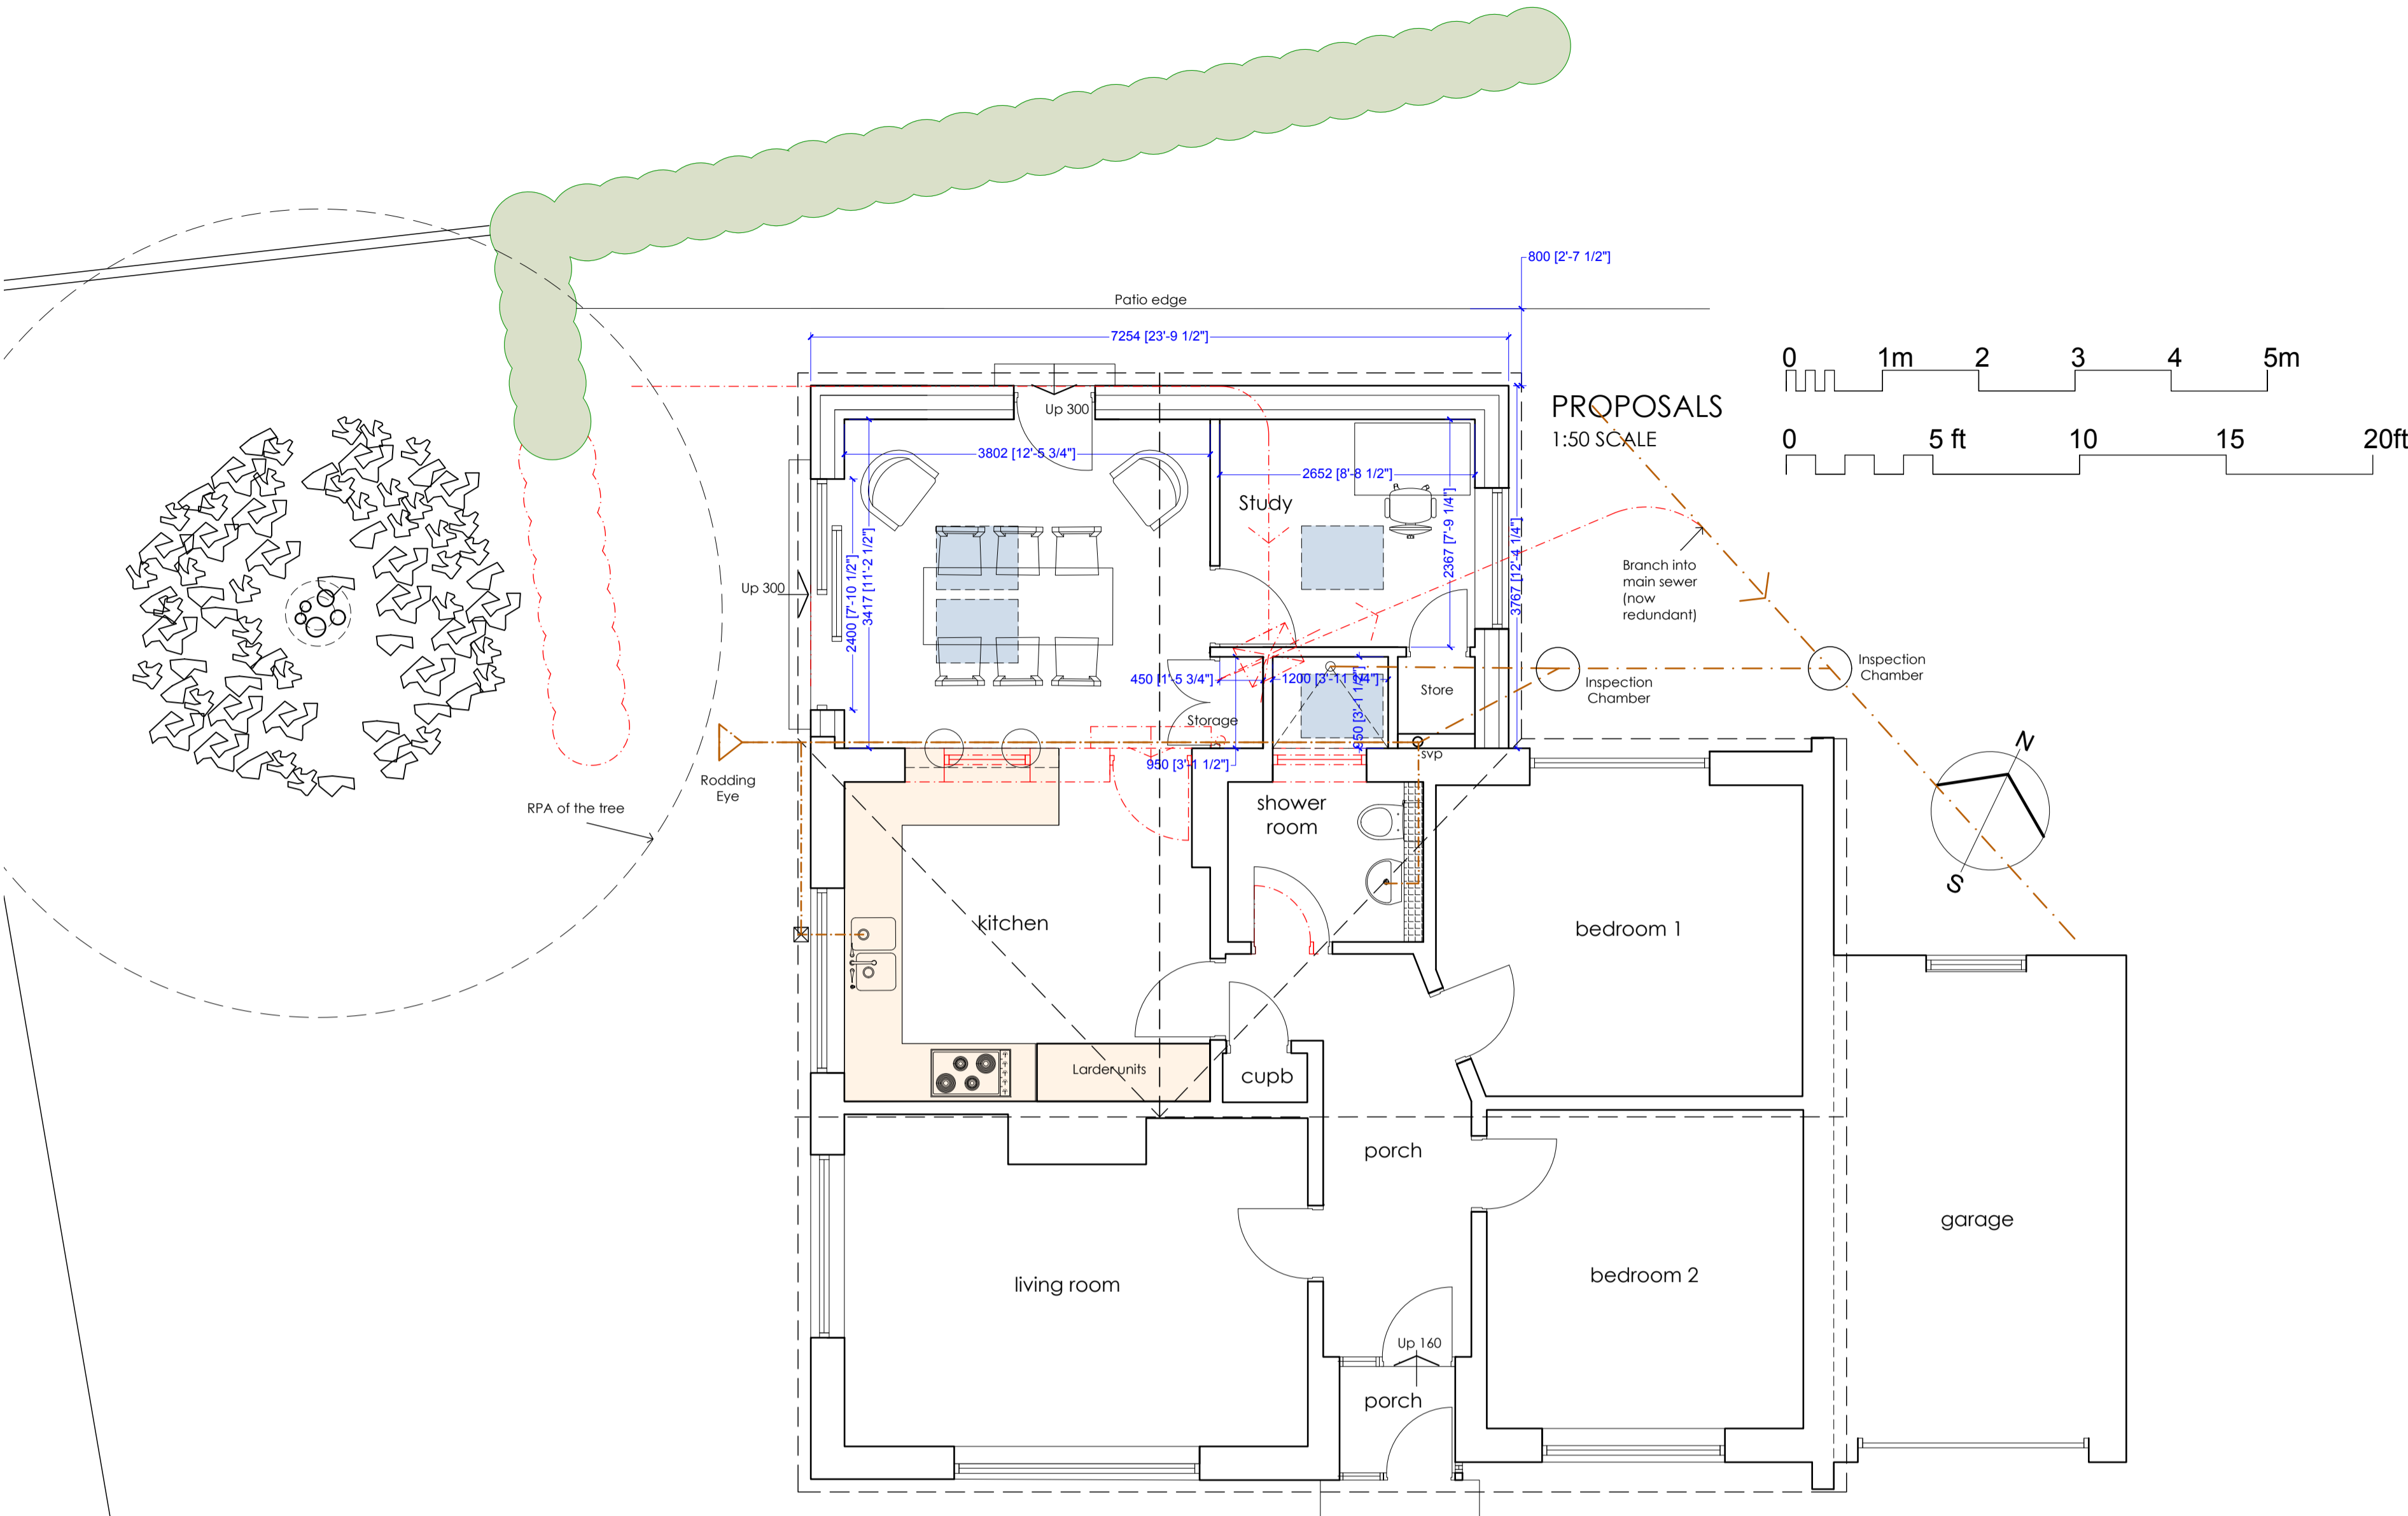

RV	DATE	COMMENTS

SIDE (EASTERLY) ELEVATION

0 1m 2 3 4 5m
0 5 ft 10 15 20ft