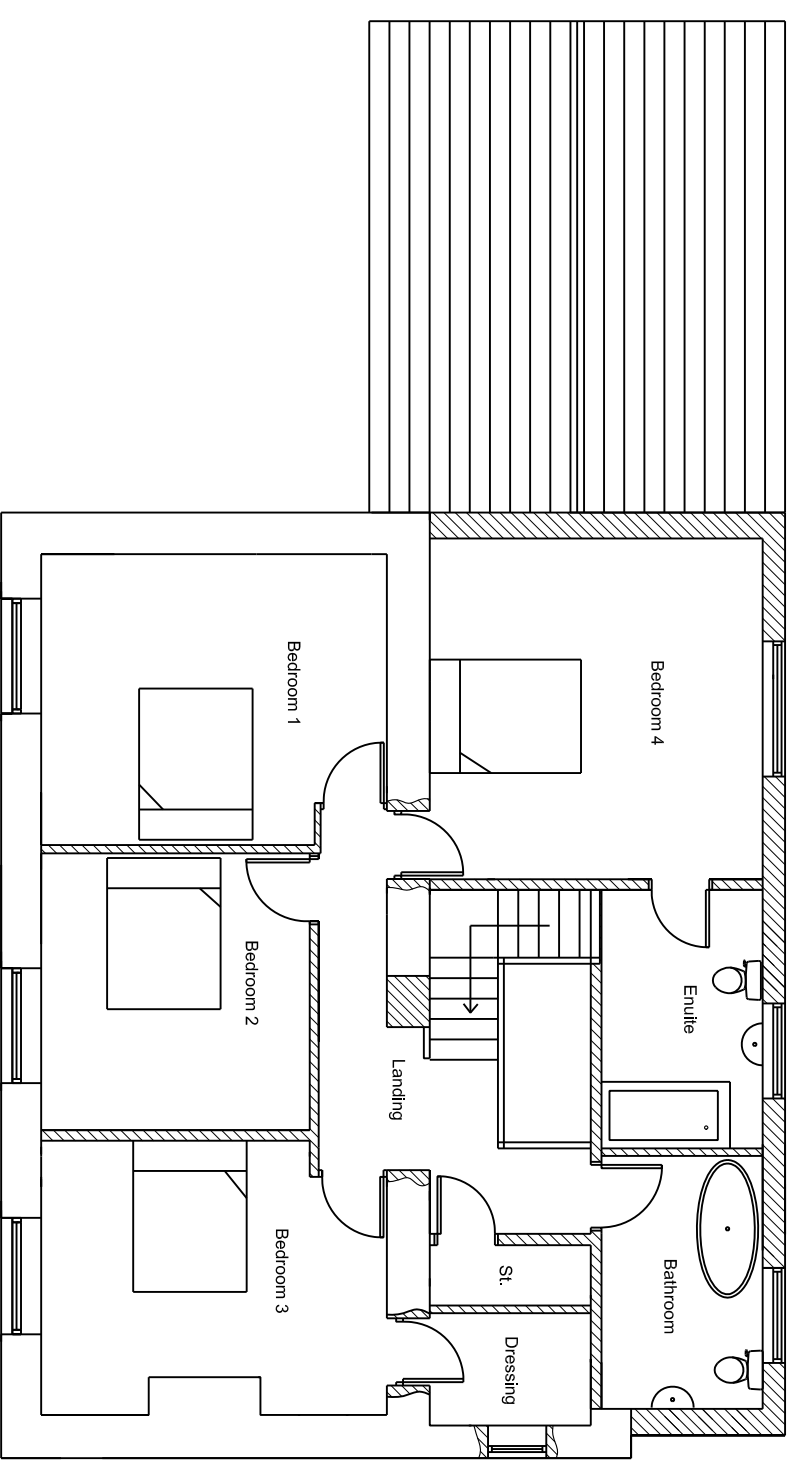

Ground floor

First floor

67 Main Street, Great Broughton.
 Plans as proposed
 Scale 1:100@A3
 Plan Ref - SH/03