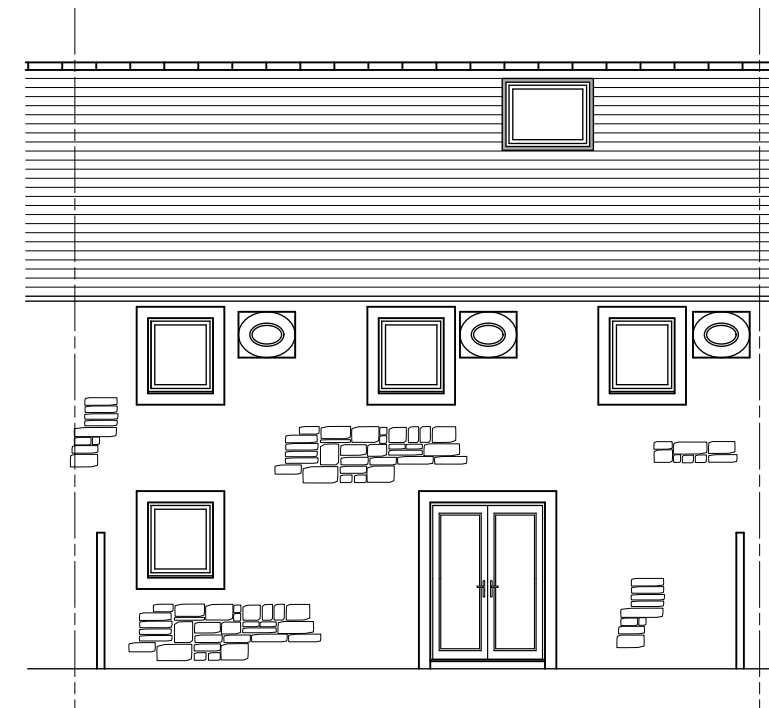

Metres

Front Elevation

Rear Elevation

<p>TITLE: Proposed Conversion of former Doctors Surgery to 2no. Flats</p>	<p>CLIENT: Outgang Barn Outgang Road Aspatia CA7 3HW</p>	<p>DRAWING: Existing Elevations</p>	<p>DATE: August 2025 DRAWING NO. 02 SCALE: 1:100</p>
---	--	---	---