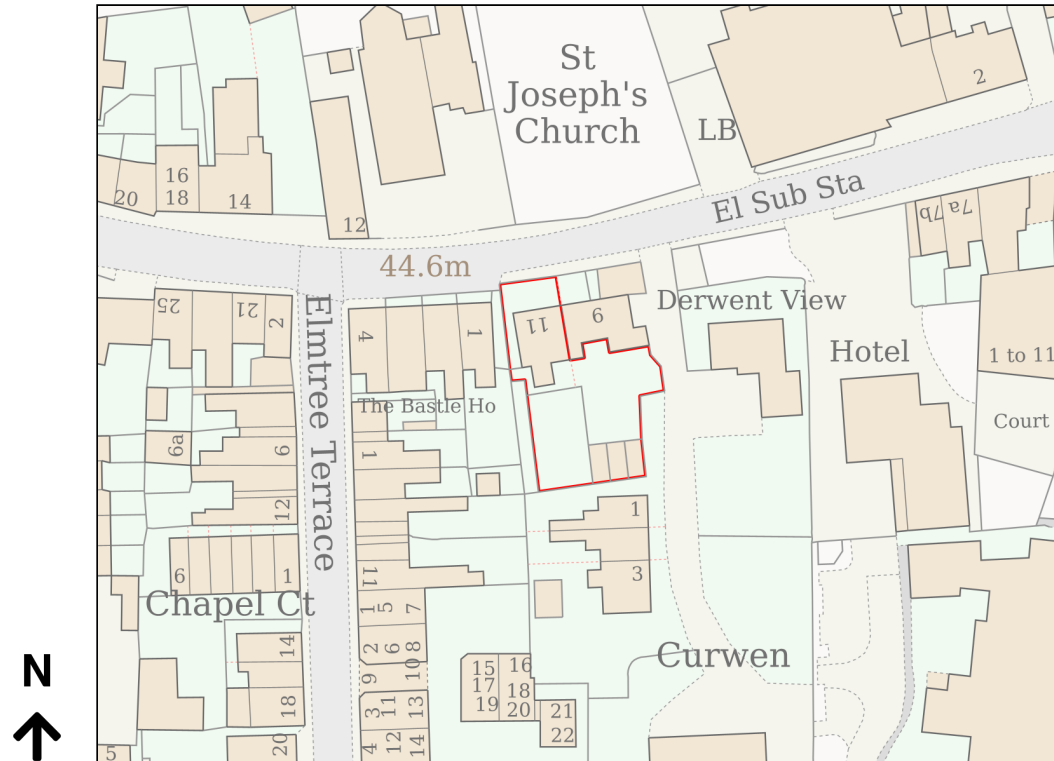

Location Plan

Site Address: 11, Crown Street, Cockermouth, CA13 0EH

Date Produced: 08-Jan-2025

Scale: 1:1250 @A4

Planning Portal Reference: PP-13674615v1