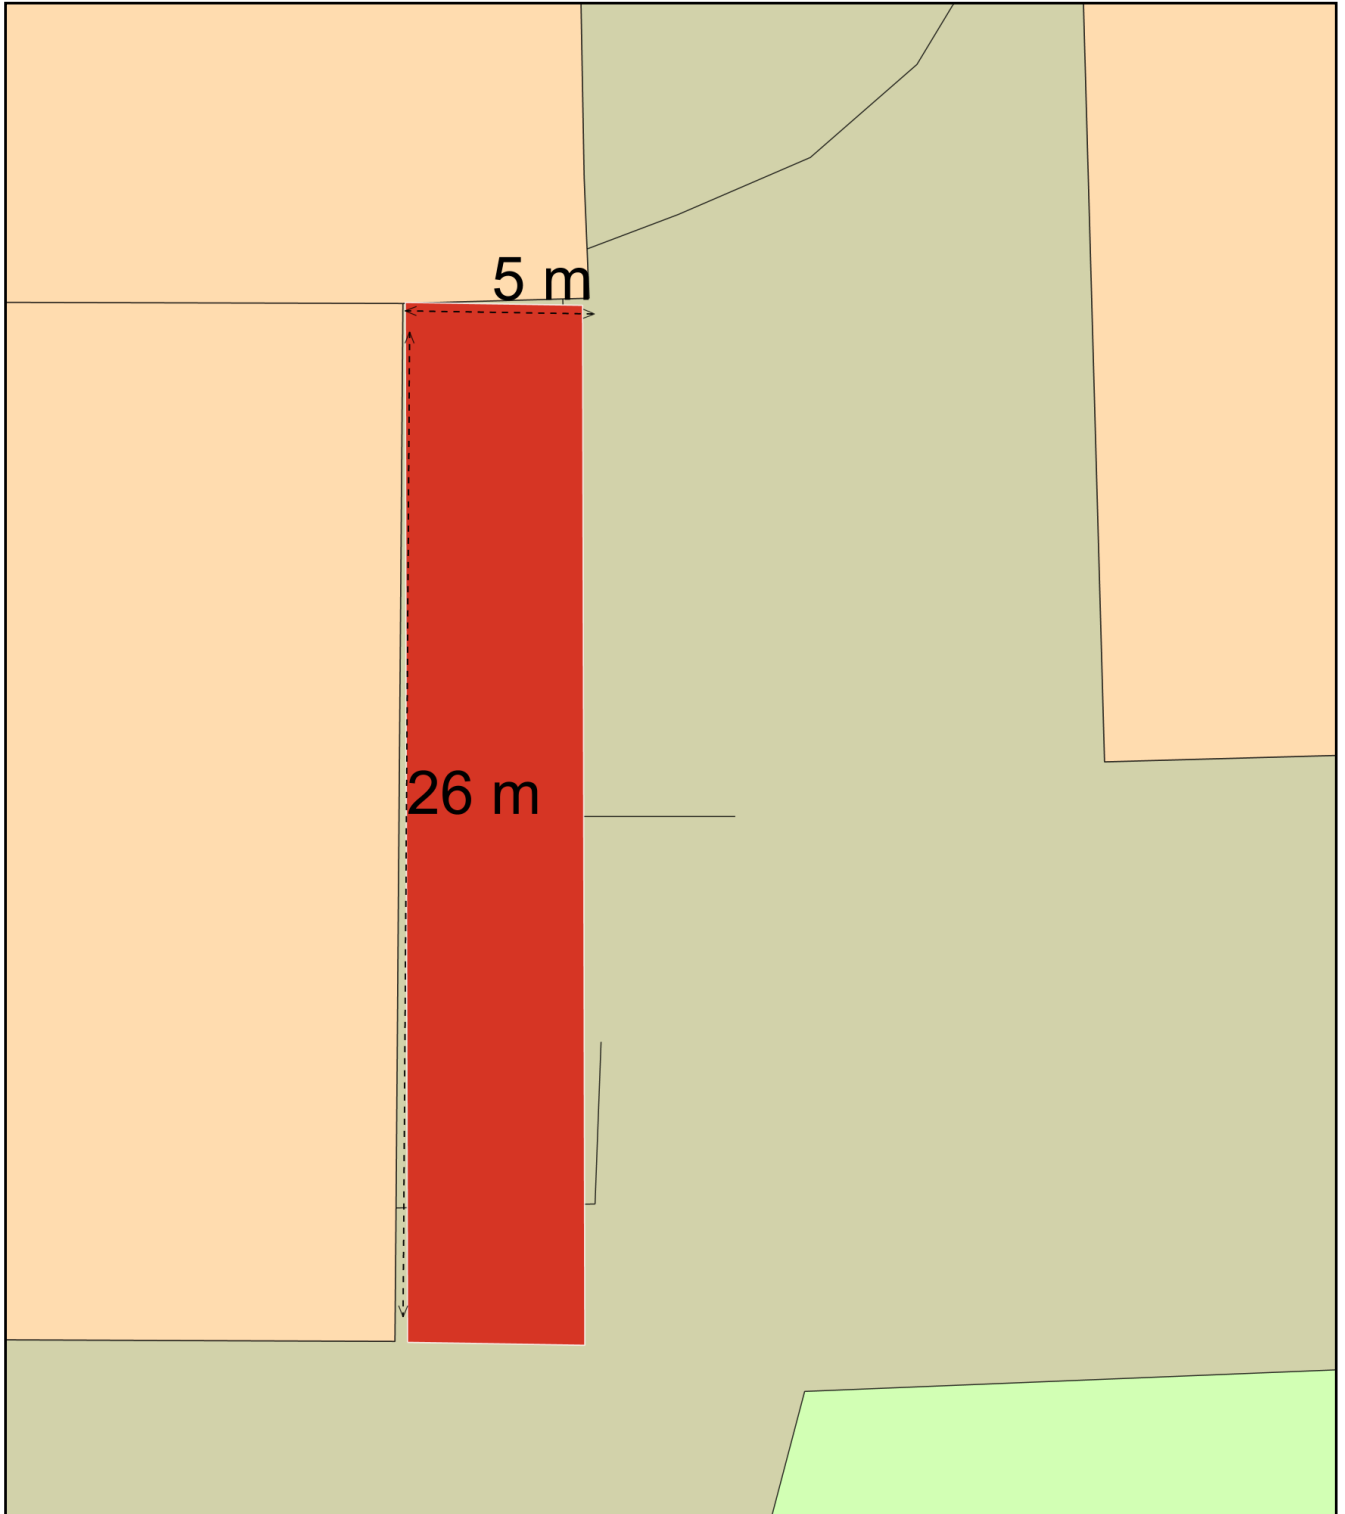

# Roof Extension

Plan Produced for: GRAHAM GAMELSBY FARM

Date Produced: 06 Nov 2024

Plan Reference Number: TQRQM24311142045776

Scale: 1:200 @ A4